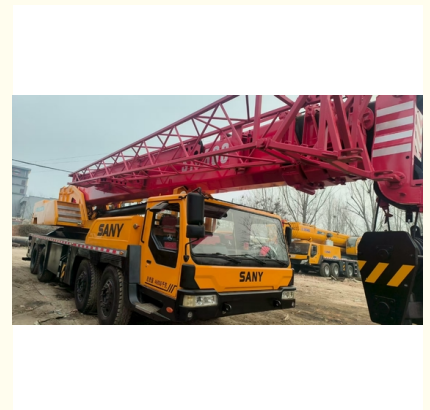

## Used SANY STC800 Truck Crane for Sale | Reliable 80 Ton Mobile Crane Exported from China

Our Product Introduction

### Basic Information

- Place of Origin: China
- Brand Name: SANY
- Certification: Provided
- Model Number: STC800
- Minimum Order Quantity: 1 Unit
- Price: to be negotiation
- Packaging Details: Nude
- Delivery Time: 15 work days
- Payment Terms: T/T
- Supply Ability: 5 Units 30 Days

### Product Specification

- Brand: SANY
- Location: Shanghai China
- Color: Original
- Weight: 50t
- Transport Length: 15.29 M
- Transport Width: 2.8 M
- Transport Height: 3.88 M
- Engine Power: 275 KW

## Specification

Product Name	SANY STC800
Operation Weight	80t
Location	Shanghai, China
Engine	Original
Power	276 KW
Place of Origin	China
Length	15.29 m
Width	2.8 m
Height	3.88 m