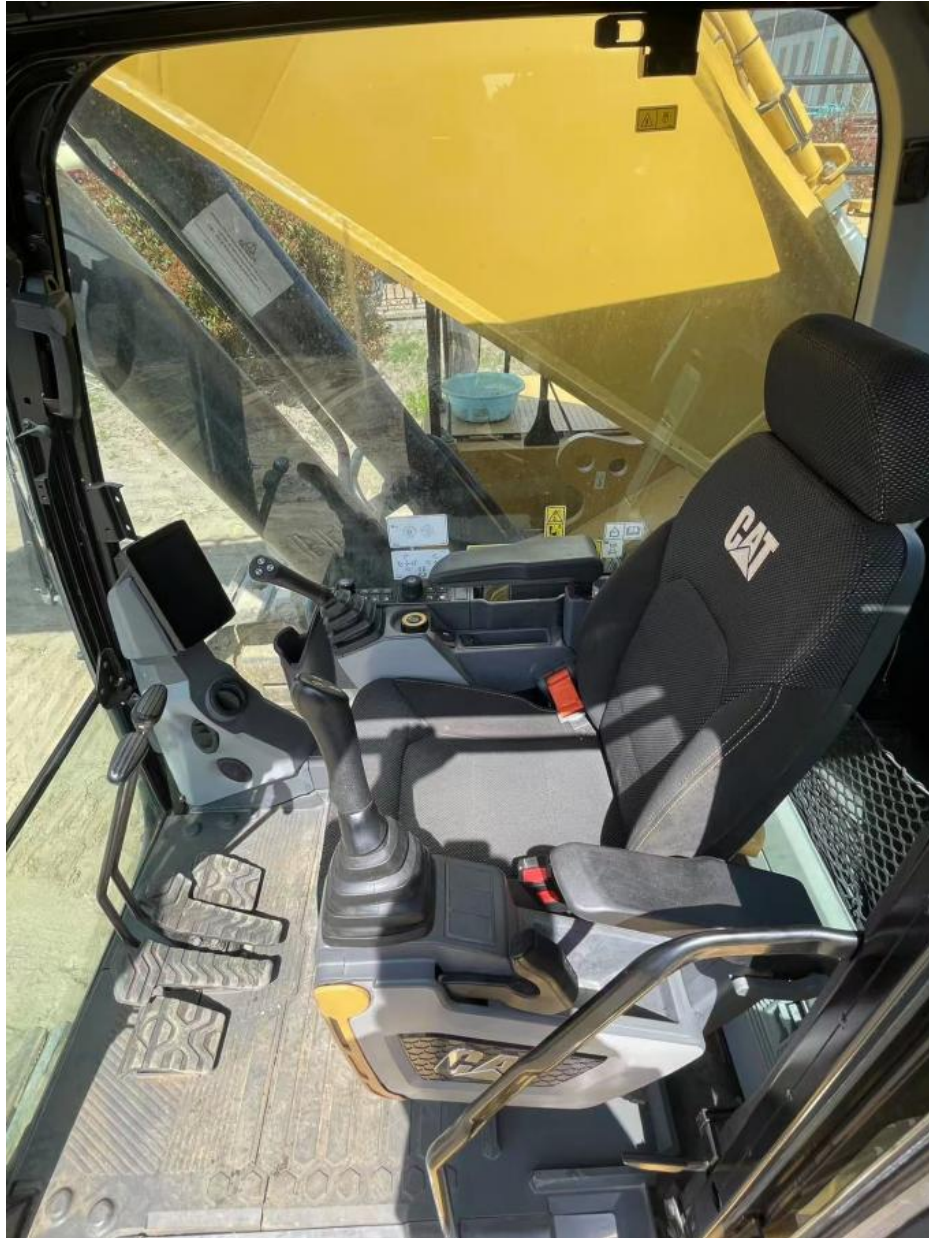

Used Caterpillar 374 Excavator for Sale | High-Quality CAT 374 Crawler Excavator from China

Our Product Introduction

Basic Information

- Place of Origin: Japan
- Brand Name: Caterpillar
- Certification: Provided
- Model Number: 374
- Minimum Order Quantity: 1 Unit
- Price: to be negotiation
- Packaging Details: Nude
- Delivery Time: 15 work days
- Payment Terms: T/T
- Supply Ability: 5 Units 30 Days

Product Specification

- Brand: Caterpillar
- Location: Shanghai China
- Color: Original
- Weight: 71.16t
- Transport Length: 13.33m
- Transport Width: 4.34m
- Transport Height: 4.52m
- Engine Power: 362kW
- Highlight: **Used Caterpillar 374 excavator for sale, CAT 374 crawler excavator with warranty, China used excavator high-quality**

We supply quality **second-hand Caterpillar 374 hydraulic excavators** directly from China. This large crawler excavator is designed for heavy-duty earthmoving, mining, and construction projects, offering excellent durability and fuel efficiency.