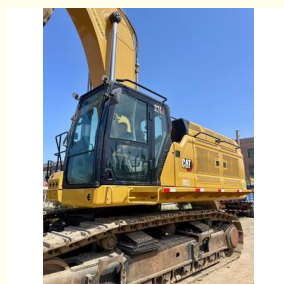

More Images

for more products please visit us on yuweimachinery.com