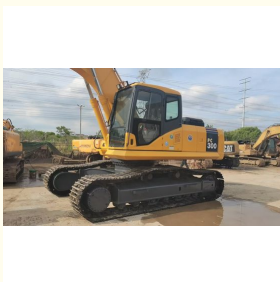

Used Komatsu PC300-7 Excavator with 180 kW Engine Power Hydraulic Crawler Digger

Our Product Introduction

Basic Information

- Place of Origin: Japan
- Brand Name: Komatsu
- Certification: Provided
- Model Number: PC300-7
- Minimum Order Quantity: 1 Unit
- Price: to be negotiation
- Packaging Details: Nude
- Delivery Time: 15 work days
- Payment Terms: T/T
- Supply Ability: 5 Units 30 Days

Product Specification

- Brand: Komatsu
- Location: Shanghai China
- Color: Original
- Weight: 31.2t
- Transport Length: 11.14m
- Transport Width: 3.19m
- Transport Height: 3.28m
- Engine Power: 180 KW
- Bucket Capacity Min.: 1.4m³
- Highlight: **Used Komatsu PC300-7 Excavator, China Used Komatsu PC300-7 Excavator, Used PC300-7 Hydraulic Crawler Digger**

More Images

for more products please visit us on yuweimachinery.com

Product Description

Used Komatsu PC300-7 Excavator for Sale | Reliable Hydraulic Crawler Digger from China

1. WITH **25 YEARS MANUFACTURING** AND EXPORTING EXPERIENCE
2. ALL PRODUCTS **WARRANTY 12 MONTHS** WITH FREE PARTS
3. OFFER **BEST PRICE** AND **COST-EFFECTIVE SHIPPING**
4. PROVIDE **24-HOUR** AFTER SALE SERVICE

Used Komatsu PC300-7 Excavator for Sale – Heavy-Duty Hydraulic Machine Exported from China

Looking for a reliable and high-performance excavator for construction, mining, or earthmoving? This **used Komatsu PC300-7 hydraulic excavator** delivers excellent digging force, fuel efficiency, and long-term durability.