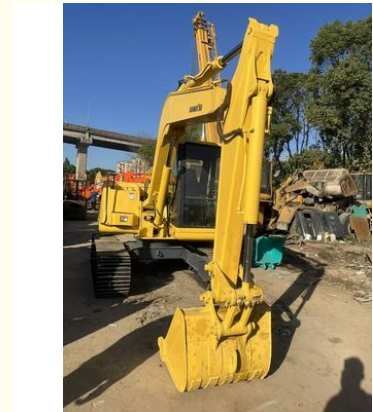

## Used KOMATSU Crawler Excavator PC60-7 Second-Hand KOMATSU PC60-7 Track Excavator Excavation Equipment

Our Product Introduction

for more products please visit us on [yuweimachinery.com](http://yuweimachinery.com)

### Product Specification

- Brand: KOMATSU
- Location: Shanghai China
- Color: Original
- Weight: 6.26t
- Transport Length: 6.105 M
- Transport Width: 2.225 M
- Transport Height: 2.59 M
- Bucket Capacity: 0.36 M<sup>3</sup>
- Track Width: 450 Mm
- Max. Reach Horizontal: 6.77 M
- Dredging Depth: 4.69 M
- Bucket Width: 0.825 M
- Engine Power: 40 KW
- Highlight: **Used KOMATSU PC60-7 Crawler Excavator, Second Hand KOMATSU PC60-7 Track Excavator**

The KOMATSU PC60-7 Crawler Excavator is a high-quality, reliable second-hand machine designed for construction, digging, and excavation projects. Manufactured by the renowned Japanese brand Komatsu, the PC60-7 is known for its robust performance, fuel efficiency, and advanced hydraulic system

## Specification

Product Name	<b>KOMATSU</b>
Operation Weight	6.26t
Location	Shanghai,China
Engine	Original
Power	40 kW
Place of Origin	Japan
Length	6.105 m
Width	2.225 m
Height	2.59 m