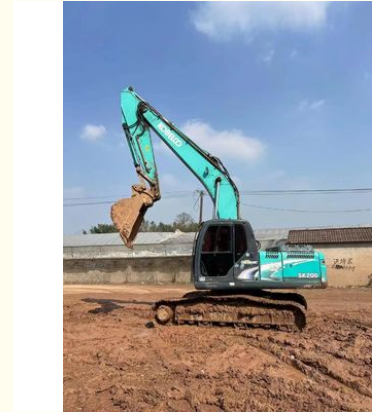

Repossessed Excavators Kobelco Sk200 8 Super X Yn12 Weight 21.8t 118kW Engine Power

Our Product Introduction

for more products please visit us on yuweimachinery.com

Basic Information

- Place of Origin: Japan
- Brand Name: KOBELCO
- Certification: Provided
- Model Number: SK200-8
- Minimum Order Quantity: 1 Unit
- Price: to be negotiation
- Packaging Details: Nude
- Delivery Time: 15 work days
- Payment Terms: T/T
- Supply Ability: 5 Units 30 Days

Product Specification

- Brand: KOBELCO
- Location: Shanghai China
- Color: Original
- Weight: 21.8 T
- Bucket Capacity: 0.93 M³
- Track Width: 600 Mm
- Max. Reach Horizontal: 8.9 M
- Dredging Depth: 9.1 M
- Tear-out Force: 157 KN
- Engine Power: 118 KW
- Revolutions At Max Torque: 1600 Rpm
- Displacement: 5.123 L
- Max. Torque: 592 Nm
- Transport Length: 4.71 M
- Transport Width: 2.8 M

More Images

Product Description

Japan imported high quality KOBELCO SK200-8 crawler excavator machine used almost new 100%ready

Japan imported used KOBELCO SK200-8 crawler excavator

1. WITH **25 YEARS MANUFACTURING** AND EXPORTING EXPERIENCE
2. ALL PRODUCTS **WARRANTY 12 MONTHS** WITH FREE PARTS
3. OFFER **BEST PRICE** AND **COST-EFFECTIVE SHIPPING**
4. PROVIDE **24-HOUR** AFTER SALE SERVICE