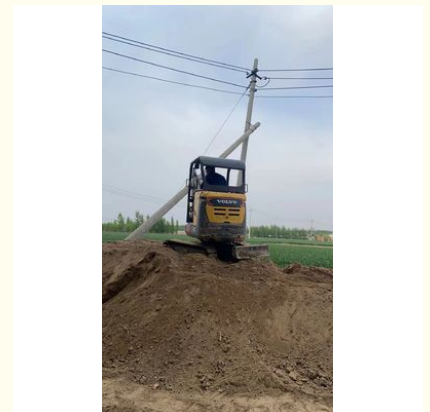

Sweden imported high quality Volvo EC18D crawler excavator machine used almost new

Our Product Introduction

Basic Information

- Place of Origin: Sweden
- Brand Name: Volvo
- Certification: Provided
- Model Number: EC18D
- Minimum Order Quantity: 1 Unit
- Price: to be negotiation
- Packaging Details: Nude
- Delivery Time: 15 work days
- Payment Terms: T/T
- Supply Ability: 5 Units 30 Days

Product Specification

- Brand: Volvo
- Location: Shanghai China
- Color: Original
- Weight: 1.77t
- Bucket Capacity Min.: 0.036 M³
- Bucket Width: 0.45 M
- Max. Torque: 51/2000 Nm
- Track Width: 230 Mm
- Dredging Depth: 2.097 M
- Max. Reach Horizontal: 3.856 M
- Engine Power: 12 KW
- Revolutions At Max Torque: 2000 Rpm
- Displacement: 0.898 L
- No. Of Cylinders: 3
- Emission Level: Tier 4

Specification

Product Name	Volvo EC18D
Operation Weight	1770 KG
Location	Shanghai,China
Engine	Original
Power	12kW
Place of Origin	Sweden
Length	3591mm
Width	994mm
Height	2395mm

Main Products

	Product	
	Type	Model
Used Excavator	Komatsu	PC01 PC10MR PC35MR PC55MR PC130-7 PC200-6.PC200-7 PC200-8 PC210LC-7.PC220-6 PC220-8 PC300P PC350-7 PC400-7.PC400-8
	Caterpillar	303.5E 308D 320B 320BL 320C 320D 325B 325D 330B 330BL 312D 329D 329EL336EL 349E
	Hitachi	ZX55UR ZX60 ZX70-3 ZX75 ZX120 ZX130 ZX200 ZX210 ZX350-3 ZX350-5G EX60-5 EX120-5 EX100-3 EX200-1 EX200-2 EX200-3 EX200-5 EX220-5
	Doosan	DH55-7 DH60-7 210W-7 220LC-7 300LC-7 DX55 DX55-9C DX60 DX140LC DX225 DX300-9C
Used Bulldozer	Caterpillar	D3G D3C D4C D4H D4K D5K D6H D6M D6R D7R D8R D8N D8H D9N D9L
	Komatsu	D65EX D85A D115A-2 D155A-5D275 D375 D475
	Shantui	SD13 SD16L SD16T SD22 SD32
Used Wheel Loader	Caterpillar	936E 938G 950H 950GC966C 966D 966H 980F 980G 980H 988G 988H
	Komatsu	WA320-5 WA380-5 WA380-6 WA470 WA500 WA600
Backhoe loader	JCB	3CX 4CX
Used Grader	Caterpillar	12G 14G 14H 16G120K 140K 140H
Dump trucks	HOWO	6x4(336) 6x4(375) 8x4(375)
Concret pump, Forklift, Compactor, Spare parts, Suction Sewage Truck, Tractor...		