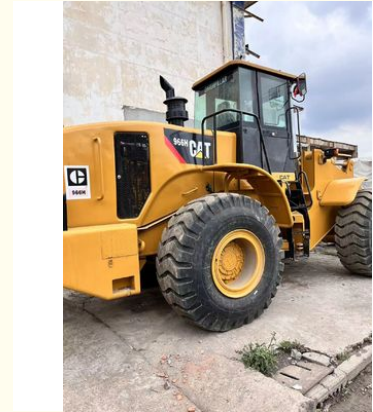

Cat 966h Caterpillar 966h Wheel Loader Weight 12.22ton Used Crawler Loader

Our Product Introduction

Basic Information

- Place of Origin: Japan
- Brand Name: Caterpillar
- Certification: Provided
- Model Number: Caterpillar 966H
- Minimum Order Quantity: 1 Unit
- Price: \$20000
- Packaging Details: Nude
- Delivery Time: 15 work days
- Payment Terms: T/T
- Supply Ability: 5 Units 30 Days

Product Specification

- Brand: Caterpillar
- Product Name: Caterpillar 966H
- Weight: 12.22 Ton
- Bucket Capacity: 2.3 M³
- Engine Power: 101 KW
- Displacement: 7 L
- Travel Speed: 40.6 Km/h
- Lifting Force: 126.7 KN
- Location: Shanghai China
- Color: Original
- Engine: Original
- Condition: 90% New
- Highlight: **caterpillar 966h wheel loader, used crawler loader, 966h cat loader**

More Images

Product Description

Ready for work and experienced used Japan wheel loader Caterpillar 966H in a good condition

Japan Used Wheel loader Caterpillar 966H

1. WITH **25 YEARS MANUFACTURING** AND EXPORTING EXPERIENCE
2. ALL PRODUCTS **WARRANTY 12 MONTHS** WITH FREE PARTS
3. OFFER **BEST PRICE** AND **COST-EFFECTIVE SHIPPING**
4. PROVIDE **24-HOUR** AFTER SALE SERVICE

Specification

Product Name	Caterpillar 966H
Operation Weight	12220 KG
Location	Shanghai,China
Engine	Caterpillar
Power	101 KW
Place of Origin	Japan
Length	7180mm
Width	2660mm
Height	3350mm

Main Products