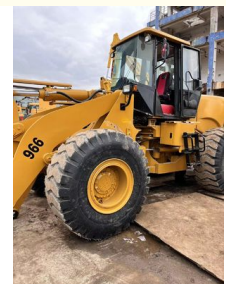

Cat 966h Caterpillar 966h Wheel Loader Weight 12.22ton Used Crawler Loader

Our Product Introduction

Basic Information

- Place of Origin: Japan
- Brand Name: Caterpillar
- Certification: Provided
- Model Number: Caterpillar 966H
- Minimum Order Quantity: 1 Unit
- Price: \$20000
- Packaging Details: Nude
- Delivery Time: 15 work days
- Payment Terms: T/T
- Supply Ability: 5 Units 30 Days

Product Specification

- Brand: Caterpillar
- Product Name: Caterpillar 966H
- Weight: 12.22 Ton
- Bucket Capacity: 2.3 M³
- Engine Power: 101 KW
- Displacement: 7 L
- Travel Speed: 40.6 Km/h
- Lifting Force: 126.7 KN
- Location: Shanghai China
- Color: Original
- Engine: Original
- Condition: 90% New
- Highlight: **caterpillar 966h wheel loader, used crawler loader, 966h cat loader**

More Images

Product Description

Ready for work and experienced used Japan wheel loader Caterpillar 966H in a good condition

Japan Used Wheel loader Caterpillar 966H

1. WITH **25 YEARS MANUFACTURING** AND EXPORTING EXPERIENCE
2. ALL PRODUCTS **WARRANTY 12 MONTHS** WITH FREE PARTS
3. OFFER **BEST PRICE** AND **COST-EFFECTIVE SHIPPING**
4. PROVIDE **24-HOUR** AFTER SALE SERVICE

Specification

Product Name	Caterpillar 966H
Operation Weight	12220 KG
Location	Shanghai,China
Engine	Caterpillar
Power	101 KW
Place of Origin	Japan
Length	7180mm
Width	2660mm
Height	3350mm

Main Products