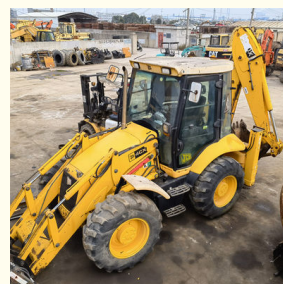

8 Ton Jcb 4cx Backhoe Loader Excavator Used Britain 8.18t Used Compact Loader

Our Product Introduction

Basic Information

- Place of Origin: Britain
- Brand Name: JCB
- Certification: Provided
- Model Number: JCB 4CX
- Minimum Order Quantity: 1 Unit
- Price: to be negotiation
- Packaging Details: Nude
- Delivery Time: 15 work days
- Payment Terms: T/T
- Supply Ability: 5 Units 30 Days

Product Specification

- Brand: JCB 4CX
- Location: Shanghai China
- Color: Original
- Weight: 8.18 T
- Bucket Capacity Backhoe: 1.2 M³
- Tear-out Force Backhoe: 61.06 KN
- Max. Torque: 516 Nm
- Cylinder Bore X Stroke: 103x132 Mm
- Travel Speed: 40 Km/h
- Bucket Width: 2.33 M
- Max. Reach Horizontal: 5.4 M
- Displacement: 2.482 L
- Engine Power: 81 KW
- Revolutions At Max Torque: 1300 Rpm
- Highlight: used jcb 4cx, jcb 4cx used,

More Images

for more products please visit us on yuweimachinery.com

Product Description

Britain fairly Used backhoe loader JCB 8 ton backhoe loader JCB 4CX backhoe excavator loader with low working hours

Specification

Product Name	JCB 4CX
Operation Weight	8180 KG
Location	Shanghai,China
Engine	Original
Power	81 KW
Place of Origin	Japan
Length	5910mm
Width	2360mm
Height	3540mm

Main Products

		Product
	Type	Model
Used Excavator	Komatsu	PC01 PC10MR PC35MR PC55MR PC130-7 PC200-6.PC200-7 PC200-8 PC210LC-7.PC220-6 PC220-8 PC300P PC350-7 PC400-7.PC400-8
	Caterpillar	303.5E 308D 320B 320BL 320C 320D 325B 325D 330B 330BL 312D 329D 329EL336EL 349E
	Hitachi	ZX55UR ZX60 ZX70-3 ZX75 ZX120 ZX130 ZX200 ZX210 ZX350-3 ZX350-5G EX60-5 EX120-5 EX100-3 EX200-1 EX200-2 EX200-3 EX200-5 EX220-5
	Doosan	DH55-7 DH60-7 210W-7 220LC-7 300LC-7 DX55 DX55-9C DX60 DX140LC DX225 DX300-9C
	Caterpillar	D3G D3C D4C D4H D4K D5K D6H D6M D6R D7R D8R D8N D8H D9N D9L