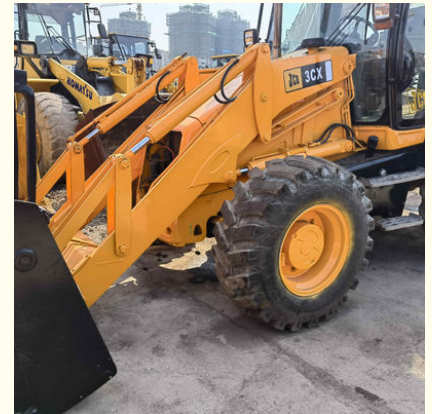

## Used JCB 3CX Backhoe Loader Excavator 6.07t Engine power 55kW

Our Product Introduction

### Product Specification

- Brand: JCB
- Location: Shanghai China
- Color: Original
- Weight: 6.07 T
- Bucket Capacity Backhoe: 0.12 M<sup>3</sup>
- Tear-out Force Backhoe: 62.01 KN
- Max. Torque: 300 Nm
- Cylinder Bore X Stroke: 88x102 Mm
- Travel Speed: 40 Km/h
- Bucket Width: 2 M
- Max. Reach Horizontal: 3.99 M
- Displacement: 2.482 L
- Engine Power: 55 KW
- Highlight: loader backhoes 6.07t, used jcb loaders 3cx 6.07 t, 1st 2nd backhoe loader 6.07t 55KW

## Product Description

Fairly Used backhoe loader JCB 6 ton backhoe loader JCB 3CX backhoe excavator loader with low working hours

### Specification

Product Name	JCB 3CX
Operation Weight	6700 KG
Location	Shanghai,China
Engine	Original
Power	55 KW
Place of Origin	Japan
Length	5540mm
Width	1890mm
Height	2740mm