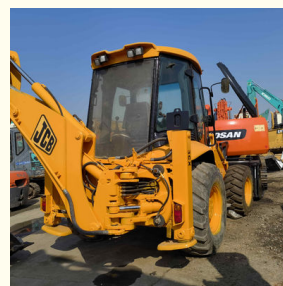

More Images

for more products please visit us on yuweimachinery.com