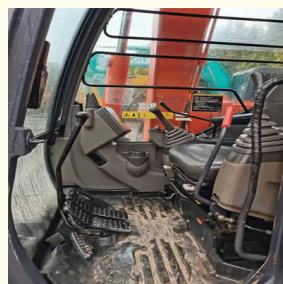

More Images

for more products please visit us on yuweimachinery.com