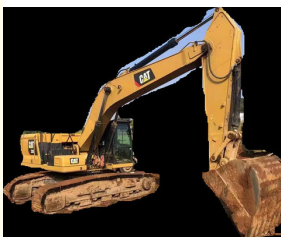

Used CAT 330D Excavator for Sale | Caterpillar 330D Crawler Excavator China Supplier

Our Product Introduction

for more products please visit us on yuweimachinery.com

Basic Information

- Place of Origin: Japan
- Brand Name: Caterpillar
- Certification: Provided
- Model Number: Caterpillar 330
- Minimum Order Quantity: 1 Unit
- Price: to be negotiation
- Packaging Details: Nude
- Delivery Time: 15 work days
- Payment Terms: T/T
- Supply Ability: 5 Units 30 Days

Product Specification

- Brand: Caterpillar
- Product Name: Caterpillar 330
- Color: Original
- Location: Shanghai China
- Engine Type: C7.1
- Displacement: 7.01 L
- Track Width: 600 Mm
- Engine Power: 205 KW
- Dredging Depth: 7.24 M
- Weight: 30 T
- Max. Reach Horizontal: 10.68 M
- Cylinder Bore X Stroke: 105x135 Mm
- Tear-out Force: 157 KN
- Bucket Capacity: 1.76 M³
- Highlight: Experienced used Japan Caterpillar 330 D,

More Images

Product Description

Used CAT 330D Excavator for Sale | Caterpillar 330D Crawler Excavator China Supplier

1. WITH **25 YEARS MANUFACTURING** AND EXPORTING EXPERIENCE
2. ALL PRODUCTS **WARRANTY 12 MONTHS** WITH FREE PARTS
3. OFFER **BEST PRICE** AND **COST-EFFECTIVE SHIPPING**
4. PROVIDE **24-HOUR** AFTER SALE SERVICE

Specification

Product Name	Caterpillar 330
Operation Weight	30000 KG
Location	Shanghai,China
Engine	Original
Power	205 KW
Place of Origin	Japan
Length	10420mm
Width	1390mm
Height	3400mm

Main Products

		Product
	Type	Model
Used Excavator	Komatsu	PC01 PC10MR PC35MR PC55MR PC130-7 PC200-6.PC200-7 PC200-8 PC210LC-7.PC220-6 PC220-8 PC300P PC350-7 PC400-7.PC400-8
	Caterpillar	303.5E 308D 320B 320BL 320C 320D 325B 325D 330B 330BL 312D 329D 329EL336EL 349E
	Hitachi	ZX55UR ZX60 ZX70-3 ZX75 ZX120 ZX130 ZX200 ZX210 ZX350-3 ZX350-5G EX60-5 EX120-5 EX100-3 EX200-1 EX200-2 EX200-3 EX200-5 EX220-5
	Doosan	DH55-7 DH60-7 210W-7 220LC-7 300LC-7 DX55 DX55-9C DX60 DX140LC DX225 DX300-9C
Used	Caterpillar	D3G D3C D4C D4H D4K D5K D6H D6M D6R D7R D8R D8N D8H D9N D9L