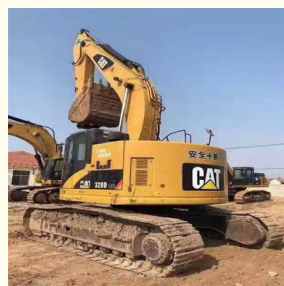

More Images

for more products please visit us on yuweimachinery.com