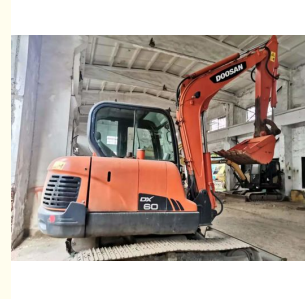

6 Ton Ready For Work And Experienced Used Korea Imported DOOSAN DX60 In A Good Condition

Our Product Introduction

for more products please visit us on yuweimachinery.com

Basic Information

- Place of Origin: Korea
- Brand Name: doosan
- Certification: Provided
- Model Number: DX60
- Minimum Order Quantity: 1 Unit
- Price: to be negotiation
- Packaging Details: Nude
- Delivery Time: 15 work days
- Payment Terms: T/T
- Supply Ability: 5 Units 30 Days

Product Specification

- Brand: Doosan
- Product Name: Doosan DX60
- Location: Shanghai China
- Color: Red
- Engine Type: DL06
- Displacement: 5.9 L
- Engine Power: 166 KW
- Max. Torque: 667 Nm
- Weight: 6t
- Revolutions At Max Torque: 1400 Rpm
- Bucket Capacity: 0.92 M³
- Track Width: 600 Mm
- Dredging Depth: 6.62 M
- Bucket Width: 1.24 M
- Max. Reach Horizontal: 9.73 M

Our Product Introduction

Specification

Product Name	DOOSAN DX60
Operation Weight	6000 KG
Location	Shanghai,China
Engine	Original
Power	166 KW
Place of Origin	Japan
Length	9490mm
Width	2990mm
Height	3000mm