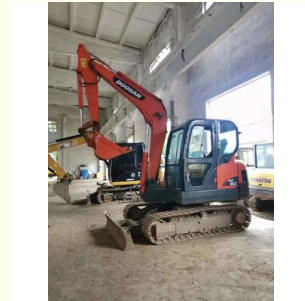

6 Ton Ready For Work And Experienced Used Korea Imported DOOSAN DX60 In A Good Condition

Our Product Introduction

for more products please visit us on yuweimachinery.com

Basic Information

- Place of Origin: Korea
- Brand Name: doosan
- Certification: Provided
- Model Number: DX60
- Minimum Order Quantity: 1 Unit
- Price: to be negotiation
- Packaging Details: Nude
- Delivery Time: 15 work days
- Payment Terms: T/T
- Supply Ability: 5 Units 30 Days

Product Specification

- Brand: Doosan
- Product Name: Doosan DX60
- Location: Shanghai China
- Color: Red
- Engine Type: DL06
- Displacement: 5.9 L
- Engine Power: 166 KW
- Max. Torque: 667 Nm
- Weight: 6t
- Revolutions At Max Torque: 1400 Rpm
- Bucket Capacity: 0.92 M³
- Track Width: 600 Mm
- Dredging Depth: 6.62 M
- Bucket Width: 1.24 M
- Max. Reach Horizontal: 9.73 M

More Images

Product Description

Korea Imported Used Crawler Excavator doosan DX60

1. WITH **25 YEARS MANUFACTURING** AND EXPORTING EXPERIENCE
2. ALL PRODUCTS **WARRANTY 12 MONTHS** WITH FREE PARTS
3. OFFER **BEST PRICE** AND **COST-EFFECTIVE SHIPPING**
4. PROVIDE **24-HOUR** AFTER SALE SERVICE

Our Product Introduction

Specification

Product Name	DOOSAN DX60
Operation Weight	6000 KG
Location	Shanghai,China
Engine	Original
Power	166 KW
Place of Origin	Japan
Length	9490mm
Width	2990mm
Height	3000mm