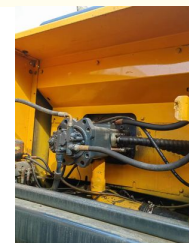

More Images

Our Product

Product Description

Korea Imported Used Crawler Excavator hyundai DH330LC-9

1. WITH **25 YEARS MANUFACTURING** AND EXPORTING EXPERIENCE
2. ALL PRODUCTS **WARRANTY 12 MONTHS** WITH FREE PARTS
3. OFFER **BEST PRICE** AND **COST-EFFECTIVE SHIPPING**
4. PROVIDE **24-HOUR** AFTER SALE SERVICE