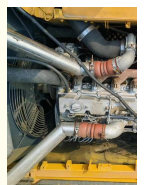

More Images

Our Product

Product Description

Korea Imported Used Crawler Excavator hyundai DH330LC-9

1. WITH **25 YEARS MANUFACTURING** AND EXPORTING EXPERIENCE
2. ALL PRODUCTS **WARRANTY 12 MONTHS** WITH FREE PARTS
3. OFFER **BEST PRICE** AND **COST-EFFECTIVE SHIPPING**
4. PROVIDE **24-HOUR** AFTER SALE SERVICE