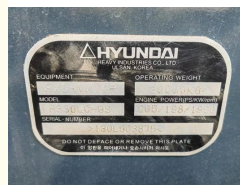

More Images

Our Product

Product Description

Korea Imported Used Crawler Excavator hyundai DH330LC-9

1. WITH **25 YEARS MANUFACTURING** AND EXPORTING EXPERIENCE
2. ALL PRODUCTS **WARRANTY 12 MONTHS** WITH FREE PARTS
3. OFFER **BEST PRICE** AND **COST-EFFECTIVE SHIPPING**
4. PROVIDE **24-HOUR** AFTER SALE SERVICE