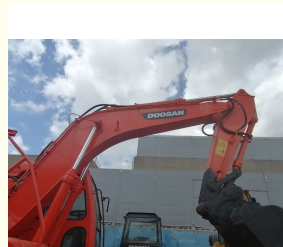

More Images