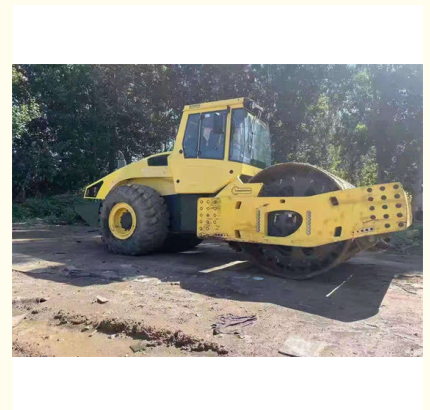

25 Ton Used Compactor Machine Bomag BW 226 DH-4 Bvc Single Drum Roller

Our Product Introduction

Basic Information

- Place of Origin: Japan
- Brand Name: Bomag
- Certification: Provided
- Model Number: Bomag BW 226 DH-4
- Minimum Order Quantity: 1 Unit
- Price: \$32000
- Packaging Details: Nude
- Delivery Time: 15 work days
- Payment Terms: T/T
- Supply Ability: 5 Units 30 Days

Product Specification

- Product Name: Bomag BW 226 DH-4
- Location: Shanghai China
- Brand: Germany
- Weight: 25.2 T
- Travel Speed: 10 Km/h
- Roller Width: 2.13 M
- Amplitude: 1.9 Mm
- Emission Level: T 3
- Frequency: 26 Hz
- Statical Line Load: 80 Kg/cm
- Turning Radius Outside: 3.95 M
- Highlight: **bomag bw 226 dh-4 bvc, bomag bw 226 dh-4, Used Compactor Machine**

Specification

Product Name	Bomag BW 226 DH-4
Operation Weight	25200 KG
Location	Shanghai,China
Engine	Original
Power	150 KW
Place of Origin	Germany
Length	7000mm

Width	2440mm
Height	3070mm

Main Products

		Product
	Type	Model
Used Excavator	Komatsu	PC01 PC10MR PC35MR PC55MR PC130-7 PC200-6.PC200-7 PC200-8 PC210LC-7.PC220-6 PC220-8 PC300P PC350-7 PC400-7.PC400-8
	Caterpillar	303.5E 308D 320B 320BL 320C 320D 325B 325D 330B 330BL 312D 329D 329EL336EL 349E
	Hitachi	ZX55UR ZX60 ZX70-3 ZX75 ZX120 ZX130 ZX200 ZX210 ZX350-3 ZX350-5G EX60-5 EX120-5 EX100-3 EX200-1 EX200-2 EX200-3 EX200-5 EX220-5
	Doosan	DH55-7 DH60-7 210W-7 220LC-7 300LC-7 DX55 DX55-9C DX60 DX140LC DX225 DX300-9C
Used Bulldozer	Caterpillar	D3G D3C D4C D4H D4K D5K D6H D6M D6R D7R D8R D8N D8H D9N D9L
	Komatsu	D65EX D85A D115A-2 D155A-5D275 D375 D475
	Shantui	SD13 SD16L SD16T SD22 SD32
Used Wheel Loader	Caterpillar	936E 938G 950H 950GC966C 966D 966H 980F 980G 980H 988G 988H
	Komatsu	WA320-5 WA380-5 WA380-6 WA470 WA500 WA600
Backhole loader	JCB	3CX 4CX
Used Grader	Caterpillar	12G 14G 14H 16G120K 140K 140H
Dump trucks	HOWO	6x4(336) 6x4(375) 8x4(375)
Concret pump, Forklift, Compactor, Spare parts, Suction Sewage Truck, Tractor...		